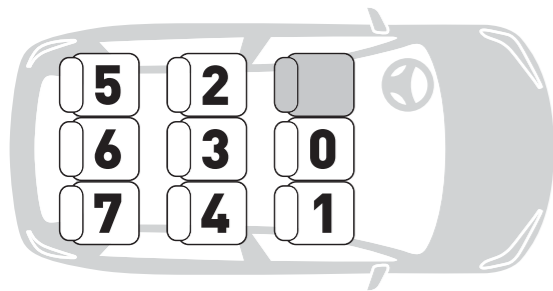

L'immagine si riferisce ad un veicolo con guida a sinistra.
Diagram refers to a left hand drive vehicle.

ATTENZIONE: NON INSTALLARE LA BASE SE È PRESENTE UN VANO PORTA OGGETTI SUL PAVIMENTO DELL' AUTOMOBILE.
WARNING: DON'T INSTALL THE BASE IF THERE IS A STORAGE COMPARTMENT ON THE VEHICLE FLOOR.

AUTOVETTURA CAR MODEL	SEDILE IDONEO APPROVED SEAT
Maserati	
Gran Turismo (2007>)	-
Quattroporte (2016>)	2-4
Mazda	
2 (2009 - 2015)	2-4
2 (2015>)	2-4
3 Hatch (2009 -2013)	2-4
3 Saloon (2009 -2013)	2-4
3 Hatchback (2014>)	2-4
5 (2005 - 2010)	2-4
6 Estate (2008 - 2012)	2-4
6 Hatch (2007 - 2012)	2-4
6 Saloon (2007 - 2009)	2-4
6 Estate (2013>)	2-4
6 Saloon (2012 - 2018)	2-4
6 Saloon (2018>)	2-4
CX-3 (2015>)	2-4
CX-5 (2011>)	2-4
CX-7 (2007 - 2011)	2-4

MX-5 (2015>)	1
Mercedes-Benz	
A Class (2005 - 2012)	2-4
A-Class (2013>)	2-4
B-Class (2012>)	2-4
B-Class EV (2015>)	2-4
C-Class (2008>)	2-4
C-Class Estate (2008>)	2-4
C-Class Coupe (2011>)	2-4
C-Class Estate (2015>)	2-4
CLA (2013>)	2-4
CLS Shooting Brake (2012>)	2-4
CLS Coupe (2011>)	2-4
E-Class (2005 - 2009)	-
E-Class Saloon (2009 - 2012)	2-4
E-Class Coupe (2009 - 2016)	2-4
E-Class Coupe (2017>)	2-4
E-Class Cabriolet (2017>)	-
E-Class Estate (2013 - 2018)	2-4
E-Class Saloon (2013 - 2017)	2-4
E-Class (2017>)	2-4
GLA (2014>)	2-4
GL Class (2006 - 2012)	2-4
GL/S Class (2012>)	2-4-5-7
GLC (2016>)	2-4
GLE (2015>)	2-4
ML-Class (2005 - 2012)	2-4
ML-Class (2012>)	2-4
R-Class (2006 - 2012)	2-4
S-Class (2006 - 2013)	2-4
S-Class (2015>)	2-4
SL-Class (2012>)	-
SLK (2011>)	-
V-Class (2015>)	2-4-5-6-7
MG	
GS (2016>)	2-4
MG3 (2013 - 2015)	2-4
MG3 (2016>)	2-4
MG6 (2012 - 2016)	-

AUTOVETTURA CAR MODEL	SEDILE IDONEO APPROVED SEAT
MG Rover	
25 Streetwise (1999 - 2005)	-
Streetwise (1999 - 2005)	-
ZR (2001 - 2005)	-
ZT (2003 - 2006)	-
Mini	
Clubman (2016>)	2-4
Coupe (2009>)	-
Countryman (2010 - 2016)	2-4
Countryman (2017>)	2-4
Hatchback (2000 - 2006)	-
Hatchback (2006 - 2014)	-
Hatchback 3dr (2014>)	1-2-4
Hatchback 5dr (2015>)	1-2-4
Paceman (2013>)	2-4
Mitsubishi	
ASX (2010>)	2-4
Colt (2007 - 2013)	-
Lancer (2008 - 2011>)	2-4
Lancer Sportback (2008 - 2011)	2-4
Lancer Ralliart (2009 - 2011)	2-4
Mirage (2014>)	2-4
Outlander (2007 - 2013)	2-4
Outlander (2013>)	2-4
Outlander PHEV (2015>)	2-4
Shogun (2007>)	2-4
Nissan	
Juke (2010>)	2-4
Leaf EV (2011 - 2018)	2-4
Micra (2011 - 2016)	-
Micra (2017>)	2-4
Murano (2016>)	2-4
Note (2006 - 2013)	2-4
Note (2014>)	2-4
Qashqai+2 (2008 - 2015)	-
Qashqai (2007 - 2013)	2-4
Qashqai (2014>)	2-4
Quest MPV (2012>)	2-4